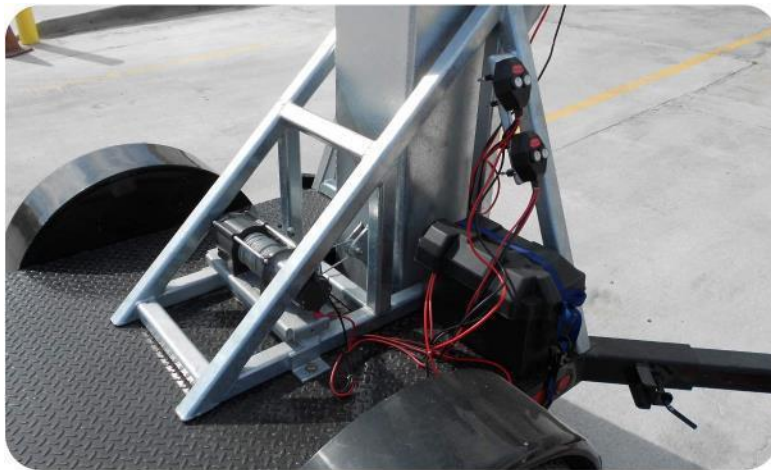

## Small Yet Solid

RSI Tough Tower Mini Site-on-Wheels consists of a lightweight, 60' all-metal telescoping tower that can be quickly and easily moved to virtually any location.

This genuine Tough Tower provides the ultimate in convenience, at a fraction of the cost of a full Site-on-Wheels.

The durable platform ensures stability during high winds or on rough terrain. Best of all, the RSI Tough Tower Mini Site -on-Wheels can handle just about anything you can throw at it.

Ask your sales representative about customizing Tough Tower Mini Site-on-Wheels for your application.

This genuine Tough Tower provides an extremely lightweight yet stable tower, enabling: Extended wireless network capacity, Video surveillance for law enforcement, Audio (music, PA) for outdoor events, Lighting for concerts and special events and Signage at events and trade shows